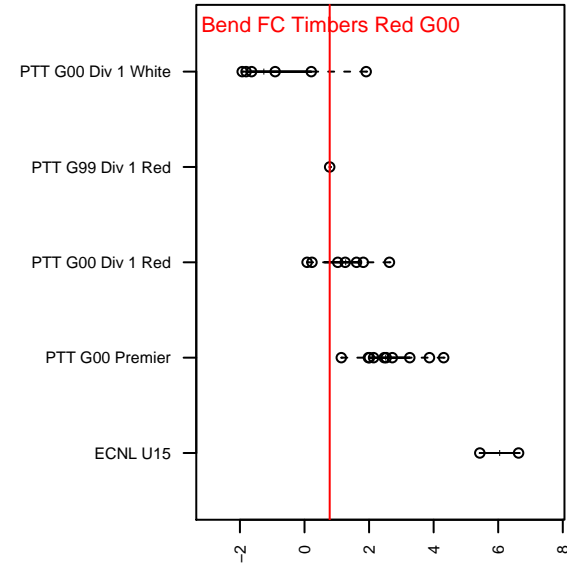

Bend FC Timbers Red G00

Bend FC
 Bend, OR
 G00 total strength=1201
 attack=3.34 defense=4.81
 fall league = PTT G99 Div 1 Red

alt names used:
 BEND FC TIMBERS 00 GIRLS RED (OR)
 BEND FC TIMBERS '00 GIRLS RED (OR)
 Bend FC Timbers – 00G RED

Venues played:
 2015 Oswego Nike Cup Gold U15
 2015 Bend Premier Cup U15G GOLD U15
 2015 PTT G99 Division 1 Red
 2015 OYS Presidents Cup G00

Bend FC Timbers Red G00
 Dots are actual minus expected GF (blue circles) and GA (red triangles).
 Blue line is smoothed change in attack strength. Red is smoothed change in defense strength.

**attack and defense variance (black dot)
relative to other teams
and top 10 in region**

**attack and defense rating
relative to others at age
and all opponents in last 13 months**

Performance relative to 13 month average